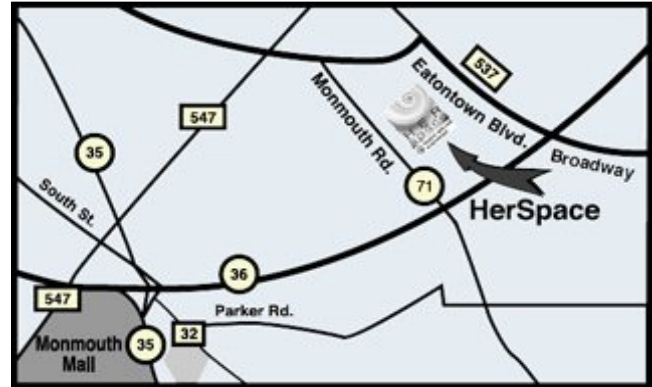

## Driving Directions to HerSpace

### Destination

HerSpace Breast Imaging Associates  
Monmouth Park Corporate Center I  
Building A Suite 130, 187 Rte. 36  
West Long Branch, NJ 07764  
Phone: 732.571.9100

HerSpace is conveniently located at the junction of Rte. 36 and Rte. 537, (also called Eatontown Blvd.), in West Long Branch, New Jersey. The office is in suite 130 of Monmouth Park Corporate Center I, Building A. Entrances to the corporate complex (which is set far back from the road) are located both on Rte. 36 and Rte. 537. There is ample parking immediately in front of the building.

#### If coming from Ocean Ave...

Turn onto Joline Ave (Rte. 36 West). Continue for 3 miles, pass the Monmouth Park Racetrack. Just before the 8th traffic light and after the Esplanade Hotel, veer to the right onto Rte. 537 west. Turn left into Monmouth Park Corporate Center I. Turn right to Building A. HerSpace is on the entry level, second door on the right

#### If coming from Rumson...

Proceed south on Seven Bridges Rd. which becomes Myrtle Ave, until it ends. Turn right onto Port au Peck Ave. Turn left onto Eatontown Blvd (Rte. 537). Pass the cemetery and turn right into Monmouth Park Corporate Center I (MPCC I). Turn right to Building A. HerSpace is on the entry level, second door on the right.